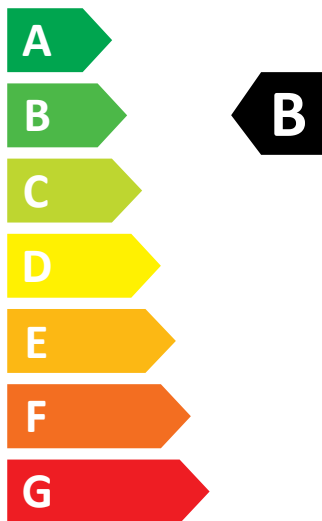

ENERG

Electrolux

EW7W84BDBI 914606637

💧 217 kWh / 100

💧 54 kWh / 100

4,0 kg

8,0 kg

60 L